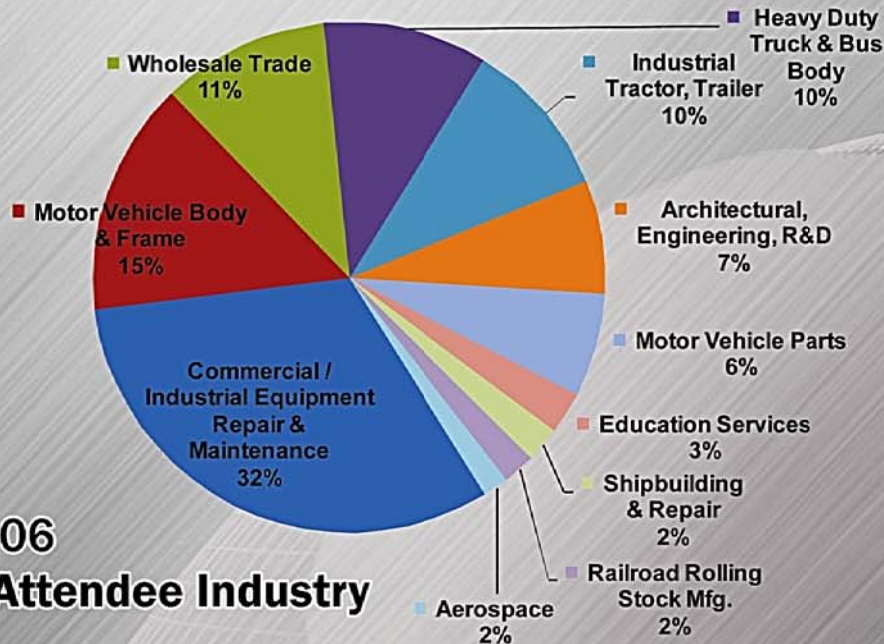

**Weldmex 2006
Company Description**

**Weldmex 2006
Attendee Job Function**

**Weldmex 2006
Automotive Attendee Industry**

Partial List Of Companies Who Sent Representatives To Weldmex 2006 In Monterrey

3M de Mexico
Aeromexico
ALP
Baymex
Benteler de Mexico
Bombardier Mexico
Bosch Rexroth
BMW
Caterpillar de Mexico
Carrier de Mexico
CEMEX
Corning Cable
Dana Heavy Axle
Danfoss
Daimler Chrysler
Delphi