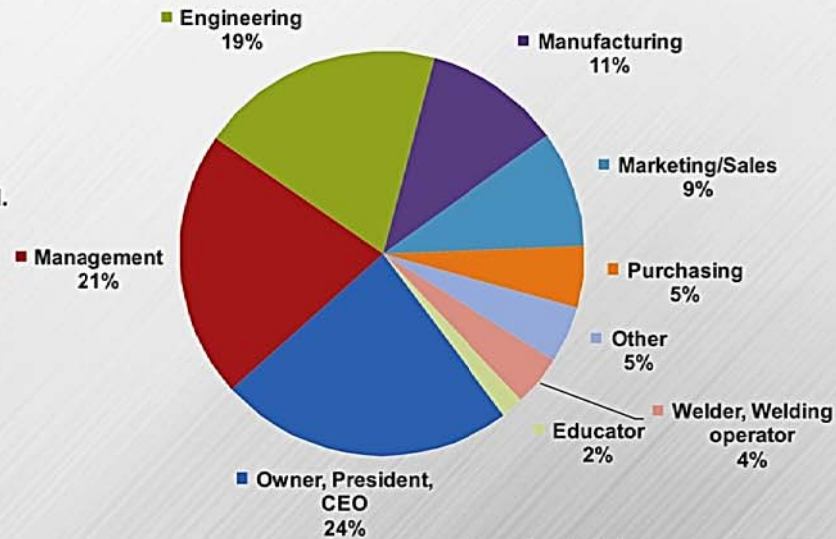

**Weldmex 2006
Company Description**

**Weldmex 2006
Attendee Job Function**

**Weldmex 2006
Automotive Attendee Industry**

Partial List Of Companies Who Sent Representatives To Weldmex 2006 In Monterrey

3M de Mexico
Aeromexico
ALP
Baymex
Benteler de Mexico
Bombardier Mexico
Bosch Rexroth
BMW
Caterpillar de Mexico
Carrier de Mexico
CEMEX
Corning Cable
Dana Heavy Axle
Danfoss
Daimler Chrysler
Delphi